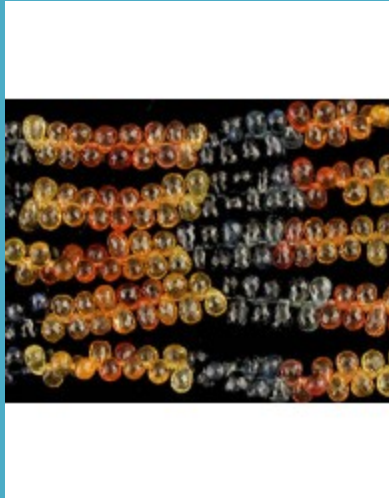

## Precious Stone Beads

Ruby Chips

Emerald Chips

Yellow Sapphire. Israel Cut Rondells

Faceted Multi Sapphire Drops

Plain Ruby Drops

Multi-color Faceted Emerald Rondells

Faceted Emerald Beaded Chain (Price Per Meter)

Faceted Sapphire Beaded Chain (Price Per Meter)

Faceted Ruby Beaded Chain (Price Per Meter)

Faceted Emerald Three Strands Necklace

Faceted Emerald Rondells

Faceted Ruby Briolette

Chunky Ruby Plain Nuggets

Fine Ruby Faceted Rondells

Faceted Blue Sapphire Rondells

DR. RUPNATH  
RAK NATH

Ruby Plain Drops

Ruby Plain Drops

DR. RUPNATH (PRAK NATH)

Ruby Straight Drilled Plain Drops

Faceted Ruby Straight Drilled Drops

Ruby Plain Briolette

Faceted Ruby Briolette

Ruby Israel Cut Rondells

DR. RUPNATH (PRAK NATH)

Sapphire Faceted Drops

Faceted Blue Sapphire Briolette

DR. RUPNATH PAK NATH