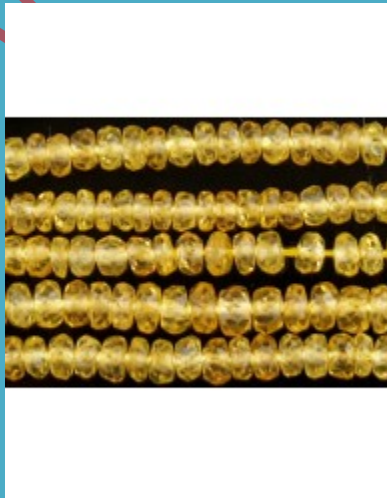

## Precious Stone Beads

Ruby Chips

Emerald Chips

Yellow Sapphire. Israel Cut Rondells

Faceted Multi Sapphire Drops

Plain Ruby Drops

Multi-color Faceted Emerald Rondells

Faceted Emerald Beaded Chain (Price Per Meter)

Faceted Sapphire Beaded Chain (Price Per Meter)

Faceted Ruby Beaded Chain (Price Per Meter)

Faceted Emerald Three Strands Necklace

Faceted Emerald Rondells

Faceted Ruby Briolette

Chunky Ruby Plain Nuggets

Fine Ruby Faceted Rondells

Faceted Blue Sapphire Rondells

DR. RUPNATH  
RAK NATH

Ruby Plain Drops

Ruby Plain Drops

DR. RUPNATH (PRAK NATH)

Ruby Straight Drilled Plain Drops

Faceted Ruby Straight Drilled Drops

Ruby Plain Briolette

Faceted Ruby Briolette

Ruby Israel Cut Rondells

DR. RUPNATH (PRAK NATH)

Sapphire Faceted Drops

Faceted Blue Sapphire Briolette

DR. RUPNATH PAK NATH